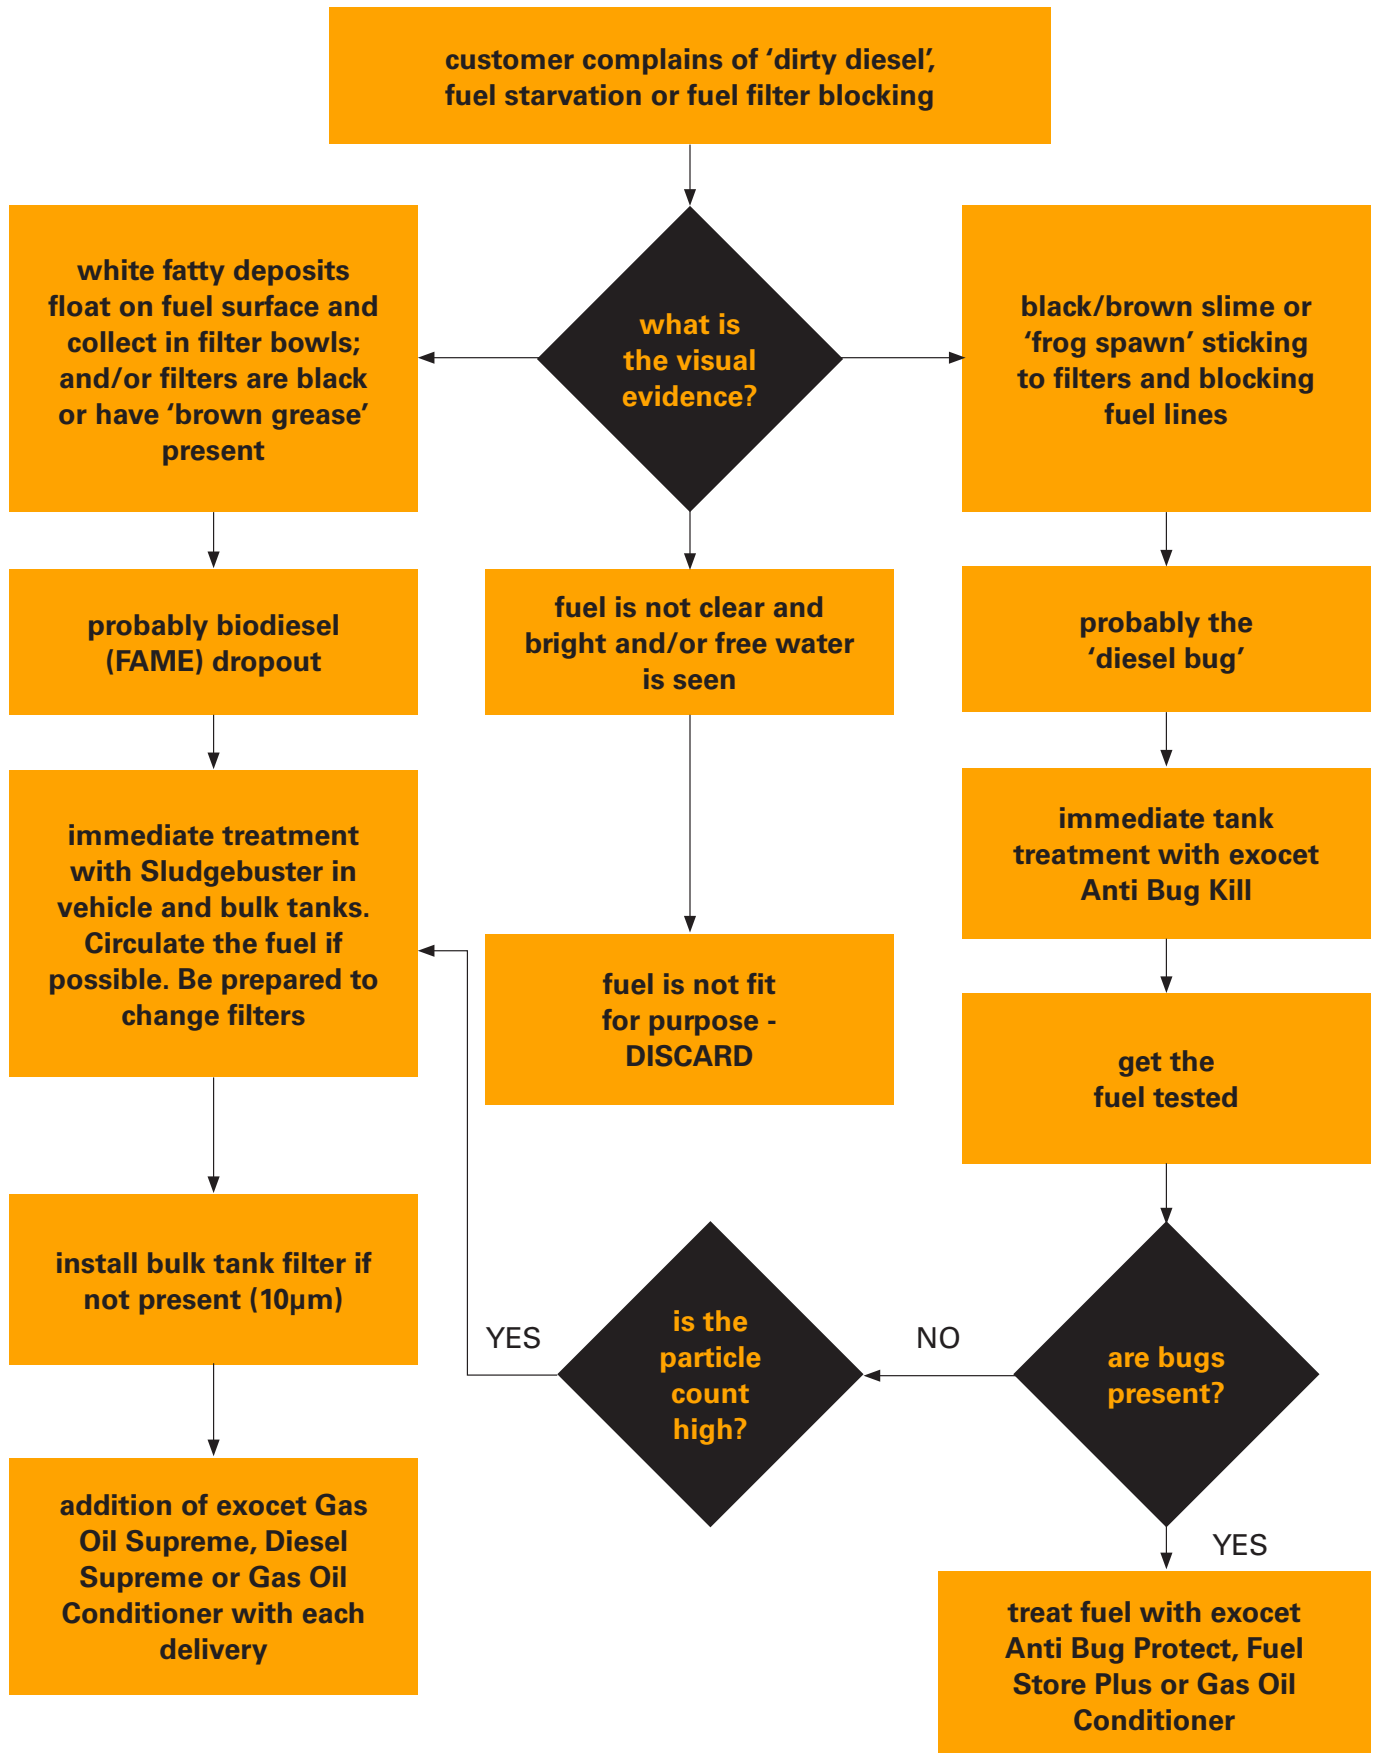

Dirty fuel or fuel starvation?

GAS OIL CONDITIONER

Restricted to professional users

- ⚡ PERFORMANCE
- 🔧 MAINTENANCE
- £ ECONOMY
- 💧 CLEANING

5 Litres Treats
10,000 Litres

ANTI BUG KILL

Restricted to professional users

- 🔧 MAINTENANCE
- 💧 CLEANING

5 Litres Treats
25,000 Litres

ALL FUELS

GAS OIL SUPREME

- ⚡ PERFORMANCE
- 🔧 MAINTENANCE
- £ ECONOMY
- 💧 CLEANING

5 Litres Treats
10,000 Litres

SLUDGE BUSTER

- ⚡ PERFORMANCE
- 🔧 MAINTENANCE
- £ ECONOMY
- 💧 CLEANING

5 Litres Treats
5,000 Litres